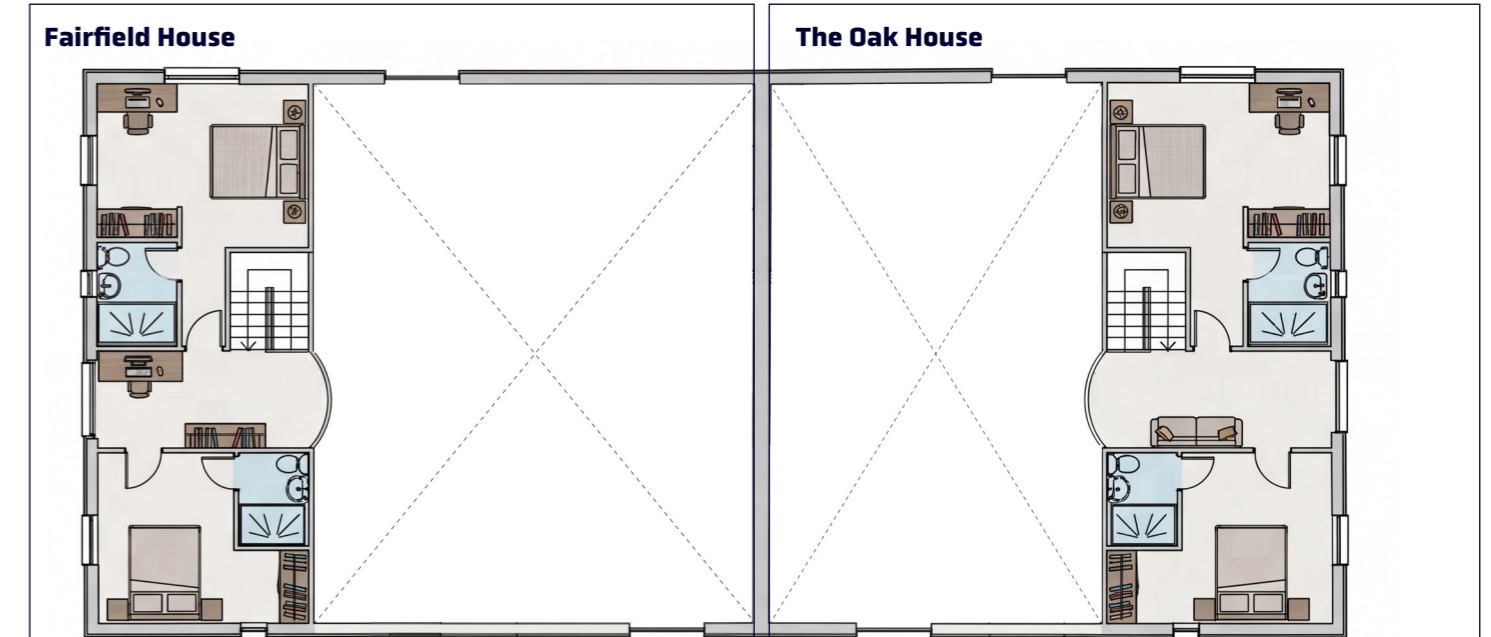

THE OAK HOUSE

- Four well-proportioned bedrooms all with en-suite bathrooms and guest toilet
- Impressive open-plan fully-fitted kitchen
- Large light-filled living and dining area with striking double height volumes
- Beautiful flooring throughout (tiles, wood and carpet)
- Private drive
- Generous garden with great views
- Practical additions including newly installed cesspit systems, utility and plant rooms

FAIRFIELD HOUSE

- Four well-proportioned bedrooms all with en-suite bathrooms and guest toilet
- Impressive open-plan fully-fitted kitchen
- Large light-filled living and dining area with striking double height volumes
- Beautiful flooring throughout (tiles, wood and carpet)
- Private drive
- Generous garden with great views
- Practical additions including newly installed cesspit systems, utility and plant rooms

FIRST FLOOR

GROUND FLOOR